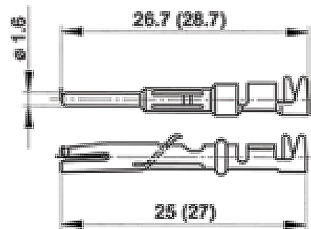

## EPIC® Rectangular Connectors Stamped & Formed Contacts

Diameter of 1.6mm for HD Stamped & Formed Series, and  
MC Part # 10383400 & 10383500

Stripping Length  
(mm)

0.14 - 0.5	2.5 - 0.5
0.5 - 1.5	3.5 - 0.5
1.5 - 2.5	3.5 - 0.5

		Bags of 100				Silver: Left Hand Feed Reel			
		SILVER		GOLD		Reel of 100		Reel of 200	
mm <sup>2</sup>	AWG	Pin	Socket	Pin	Socket	Pin	Socket	Pin	Socket
0.14 - 0.5	26 - 22	11241100	11231100	11243100	11233100	-	-	11240700	11230700
0.5 - 1.5	20 - 16	11221000	11236100	11221300	11238100	-	-	11220700	11235700
1.5 - 2.5	16 - 14	11223500	11228500	-	-	11223000	11228000	-	-

		Reel of 2000 Right Hand Feed				Reel of 2000 Left Hand Feed		Stripping Length (mm)
		SILVER		GOLD		SILVER		
mm <sup>2</sup>	AWG	Pin	Socket	Pin	Socket	Pin	Socket	
0.14 - 0.5	26 - 22	11240000	11230000	-	-	11240400	11230400	2.5 - 0.5
0.5 - 1.5	20 - 16	11220000	11235000	11220100	11235200	11226000	11226500	3.5 - 0.5